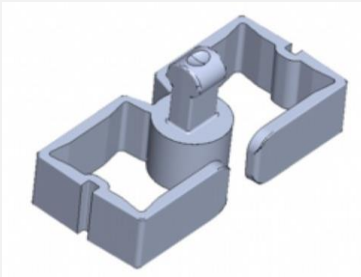

Cable Snake

Standard

750mm High
With Base and Fixings

Black
Silver
White

CM-SNK-B
CM-SNK-S
CM-SNK-W

Tiles can be added or removed to achieve desired length.

Cable Snake Extended for Sit/Stand

1250mm High
With Base and Fixings